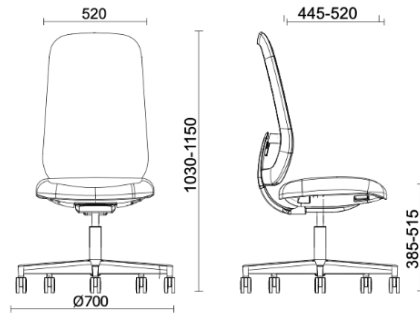

Skate

Projects

Your Workspace Showroom, Clerkenwell, United Kingdom (2023)

Skate Active - White structure

Materials and colours

Mesh back upholstery

Mesh RR - Runner / Gabriel
Available colours 10

Mesh RY - Rhythm / Gabriel
Available colours 6