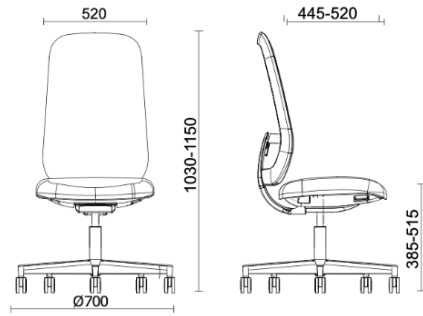

Skate

Projects

Your Workspace Showroom, Clerkenwell, United Kingdom (2023)

Skate Active - White structure

Materials and colours

Mesh back upholstery

Mesh RR - Runner /
Gabriel
Available colours 10

Mesh RY - Rhythm /
Gabriel
Available colours 6