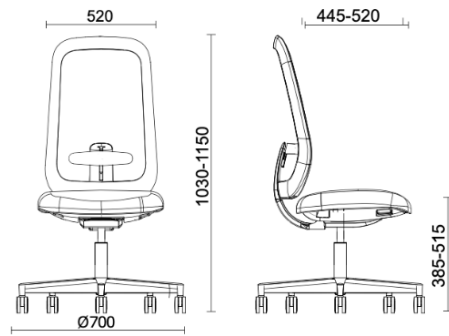

Skate

Projects

Your Workspace Showroom, Clerkenwell, United Kingdom (2023)

Skate Synchro - Black structure

Materials and colours

Mesh back upholstery

Mesh RR - Runner /
Gabriel
Available colours 10

Mesh RY - Rhythm /
Gabriel
Available colours 6