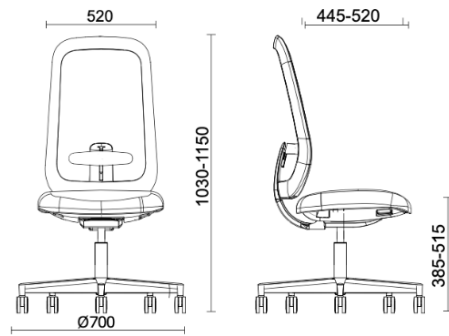

Skate

Projects

Your Workspace Showroom, Clerkenwell, United Kingdom (2023)

Skate Synchro - Black structure

Materials and colours

Mesh back upholstery

Mesh RR - Runner / Gabriel
Available colours 10

Mesh RY - Rhythm / Gabriel
Available colours 6