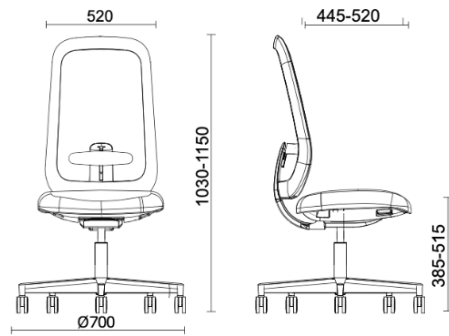

Skate

Projects

Your Workspace Showroom, Clerkenwell, United Kingdom (2023)

Skate Synchro - White structure

Materials and colours

Mesh back upholstery

Mesh RR - Runner / Gabriel
Available colours 10

Mesh RY - Rhythm / Gabriel
Available colours 6