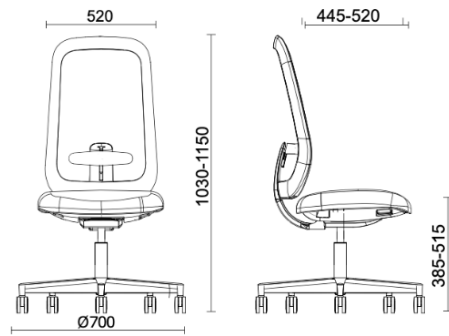

Skate

Projects

Your Workspace Showroom, Clerkenwell, United Kingdom (2023)

Skate Synchro - White structure

Materials and colours

Mesh back upholstery

Mesh RR - Runner /
Gabriel
Available colours 10

Mesh RY - Rhythm /
Gabriel
Available colours 6