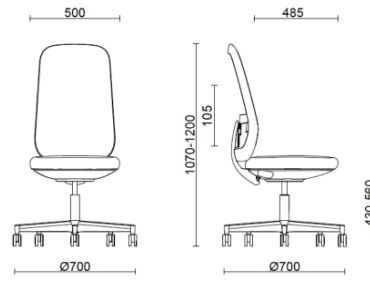

Skate

Projects

Your Workspace Showroom, Clerkenwell, United Kingdom (2023)

Skate task chair black structure and back in fabric

Materials and colours

Mesh back upholstery

Mesh RR - Runner / Gabriel
Available colours 10