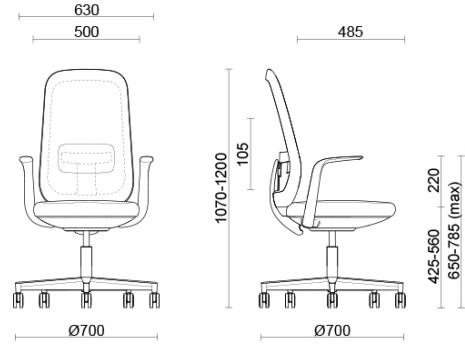

Skate

Projects

Your Workspace Showroom, Clerkenwell, United Kingdom (2023)

Skate task chair black structure and back in mesh

Materials and colours

Mesh back upholstery

Mesh RR - Runner /
Gabriel
Available colours 10