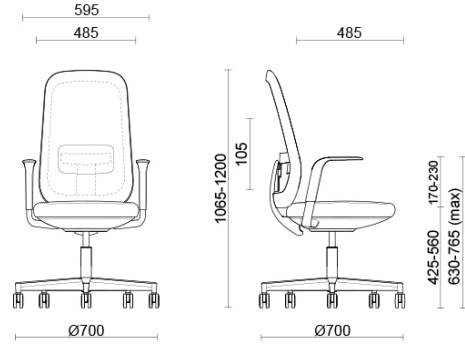

## Skate task chair white structure and back in mesh