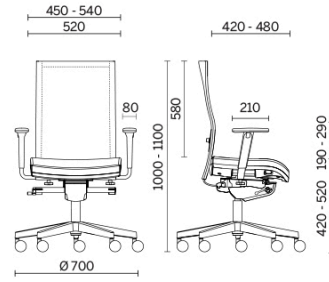

Models

Soffio with mesh back