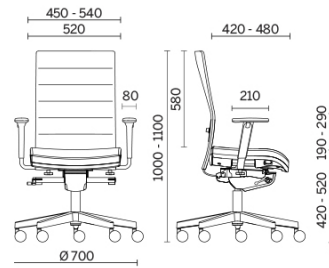

Soffio with upholstered back