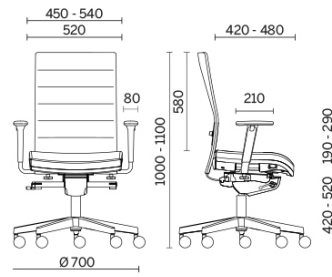

Soffio with upholstered back