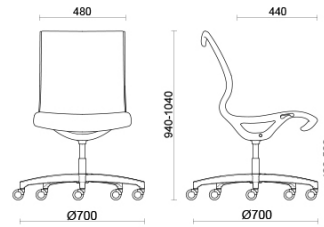

Models

Meeting