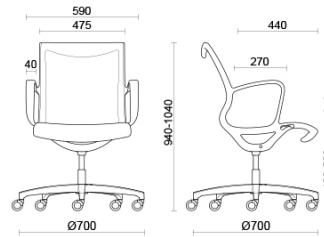

Meeting with armrests