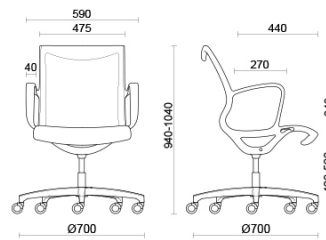

Meeting with armrests