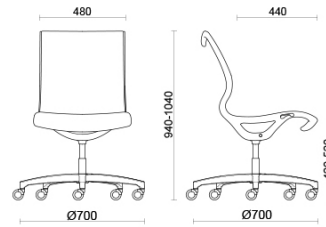

Models

Meeting