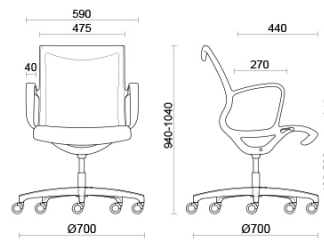

Meeting with armrests