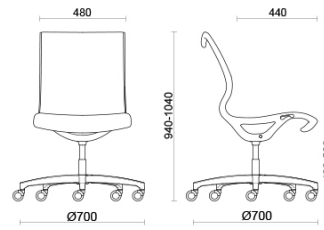

Models

Meeting