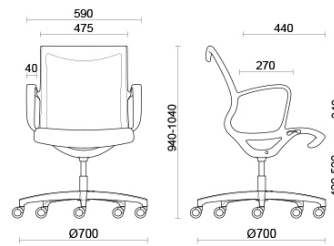

Meeting with armrests