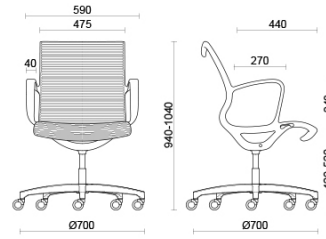

Models

Meeting with
armrests