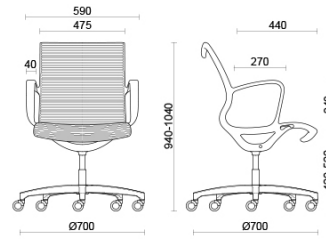

Meeting with armrests