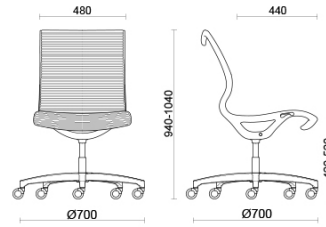

Models

Meeting