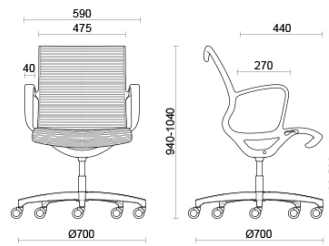

Meeting with armrests