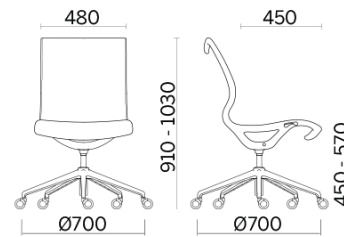

Meeting 5
star base