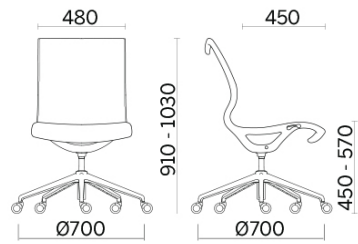

Meeting 5 star base