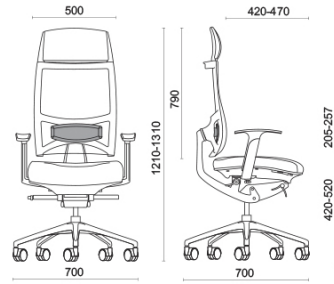

Models

Executive