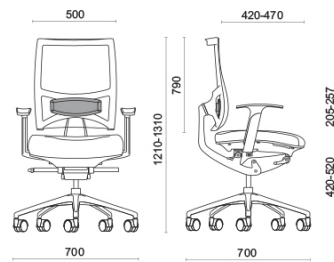

Models

Executive

Manager