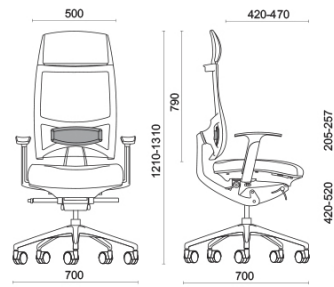

Models

Executive