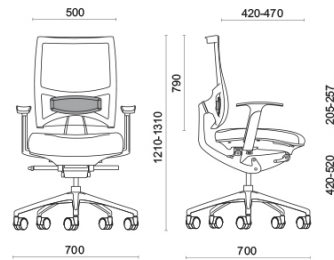

Models

Executive

Manager