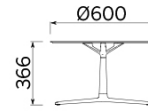

## Tab

Tab, Paolo Scagnellato, Emanuele Bertolini, Jeremiah Ferrarese design, is the system of coffee tables available in three heights and two shapes - square and rectangular. The top, available in two different sizes, comes in white, black, natural wood and white or clear glass. An invaluable multitasker for every type of space.

## Models

H 365 top ?  
600 mm

H 740 top ?  
600 mm

H 1056 top ?  
600 mm