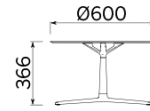

Tab

Tab, Paolo Scagnellato, Emanuele Bertolini, Jeremiah Ferrarese design, is the system of coffee tables available in three heights and two shapes - square and rectangular. The top, available in two different sizes, comes in white, black, natural wood and white or clear glass. An invaluable multitasker for every type of space.

Models

H 365 top ?
600 mm

H 740 top ?
600 mm

H 1056 top ?
600 mm