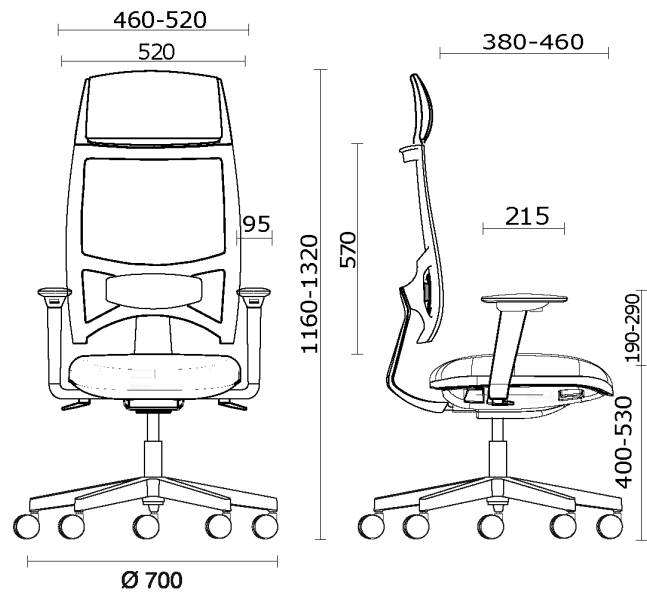

Team Strike Evo

Projects

M3 Mobili, Mexico City, Mexico (2023)

Team Strike Evo Executive, black structure

Materials and colours

Mesh back upholstery

Mesh RF - Polo / FiDiVi Service
Available colours 5

Mesh RR - Runner / Gabriel
Available colours 10