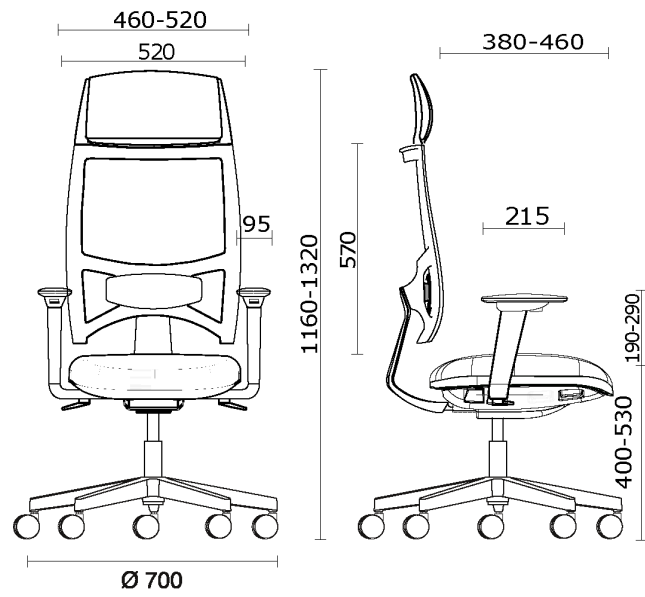

Team Strike Evo

Projects

M3 Mobili, Mexico City, Mexico (2023)

Team Strike Evo Executive, black structure

Materials and colours

Mesh back upholstery

Mesh RF - Polo / FiDiVi Service
Available colours 5

Mesh RR - Runner / Gabriel
Available colours 10