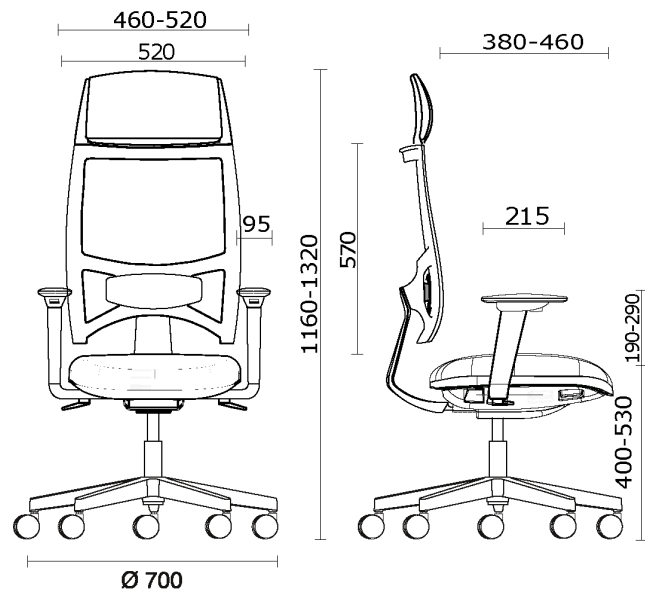

Team Strike Evo

Projects

M3 Mobili, Mexico City, Mexico (2023)

Team Strike Evo Executive, black structure

Materials and colours

Mesh back upholstery

Mesh RF - Polo / FiDiVi Service
Available colours 5

Mesh RR - Runner / Gabriel
Available colours 10