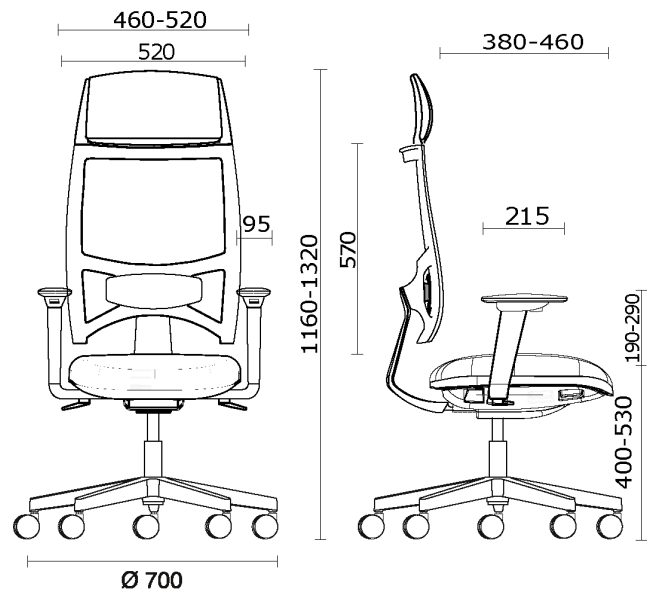

Team Strike Evo

Projects

M3 Mobili, Mexico City, Mexico (2023)

Team Strike Evo Executive, black structure

Materials and colours

Mesh back upholstery

Mesh RF - Polo / FiDiVi Service
Available colours 5

Mesh RR - Runner / Gabriel
Available colours 10