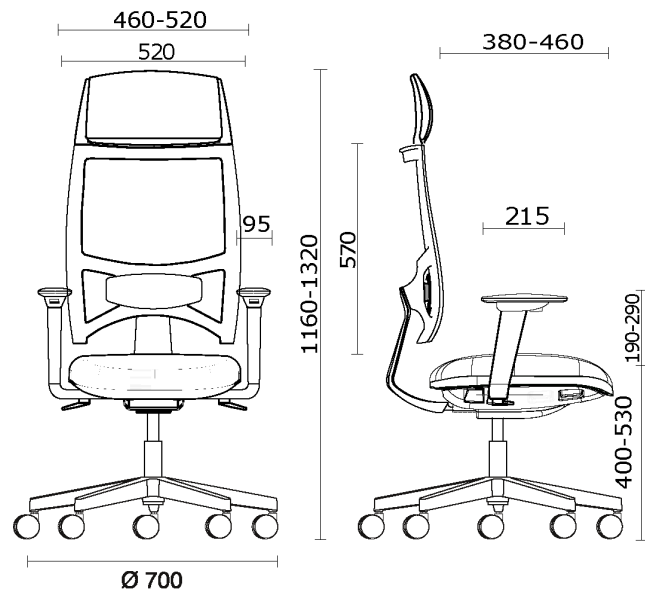

Team Strike Evo

Projects

M3 Mobili, Mexico City, Mexico (2023)

Team Strike Evo Executive, white structure

Materials and colours

Mesh back upholstery

Mesh RF - Polo / FiDiVi Service
Available colours 5

Mesh RR - Runner / Gabriel
Available colours 10