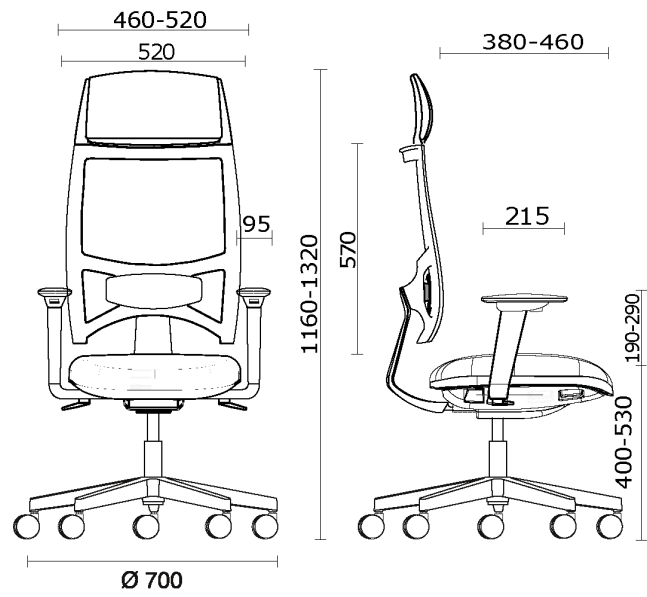

Team Strike Evo

Projects

M3 Mobili, Mexico City, Mexico (2023)

Team Strike Evo Executive, white structure

Materials and colours

Mesh back upholstery

Mesh RF - Polo / FiDiVi Service
Available colours 5

Mesh RR - Runner / Gabriel
Available colours 10