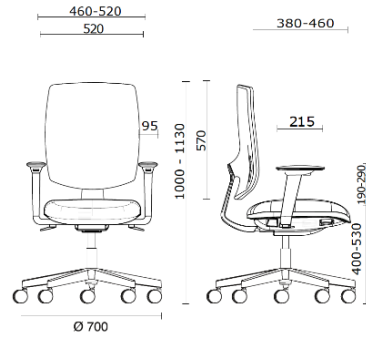

Team Strike Evo

Projects

M3 Mobili, Mexico City, Mexico (2023)

Team Strike Evo Task, black structure and padded backrest

Materials and colours

Mesh back upholstery

Mesh RF - Polo / FiDiVi Service
Available colours 5