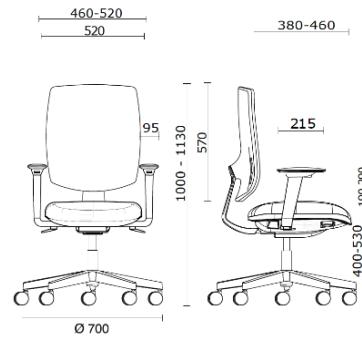

Team Strike Evo

Projects

M3 Mobili, Mexico City, Messico (2023)

Team Strike Evo Task, black structure and padded backrest

Materials and colours

Mesh back upholstery

Mesh RF - Polo / FiDiVi Service
Available colours 5