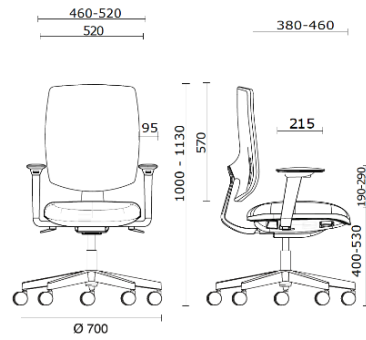

Team Strike Evo

Projects

M3 Mobili, Mexico City, Mexico (2023)

Team Strike Evo Task, black structure and padded backrest

Materials and colours

Mesh back upholstery

Mesh RF - Polo / FiDiVi Service
Available colours 5