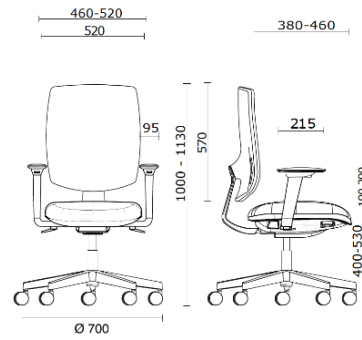

## Team Strike Evo Task, black structure and padded backrest