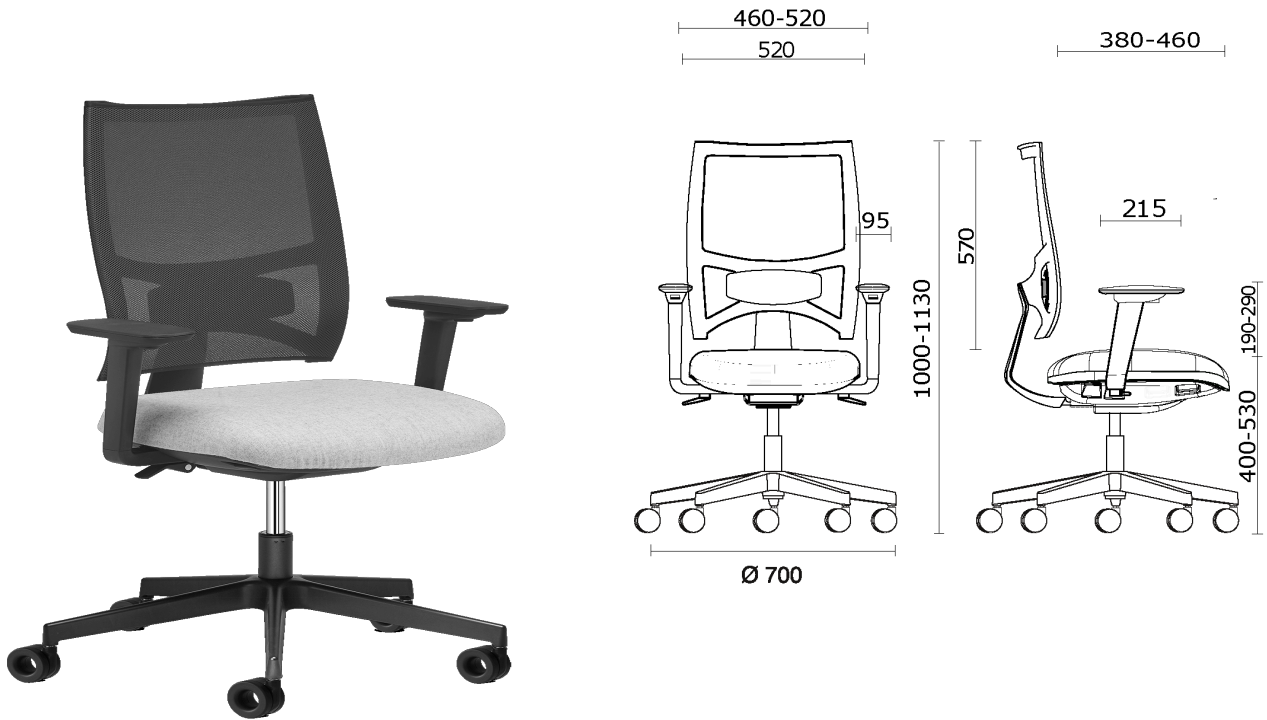

Team Strike Evo

Projects

M3 Mobili, Mexico City, Mexico (2023)

Team Strike Evo Task, black structure

Materials and colours

Mesh back upholstery

Mesh RF - Polo / FiDiVi Service
Available colours 5

Mesh RR - Runner / Gabriel
Available colours 10