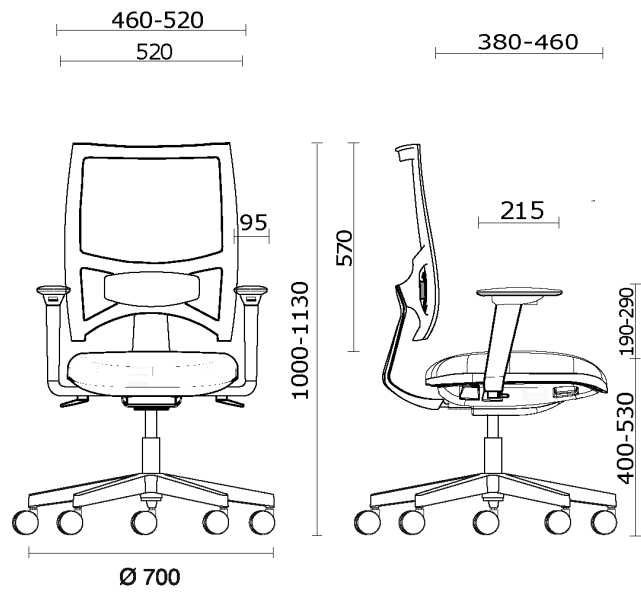

Team Strike Evo

Projects

M3 Mobili, Mexico City, Mexico (2023)

Team Strike Evo Task, black structure

Materials and colours

Mesh back upholstery

Mesh RF - Polo / FiDiVi Service
Available colours 5

Mesh RR - Runner / Gabriel
Available colours 10