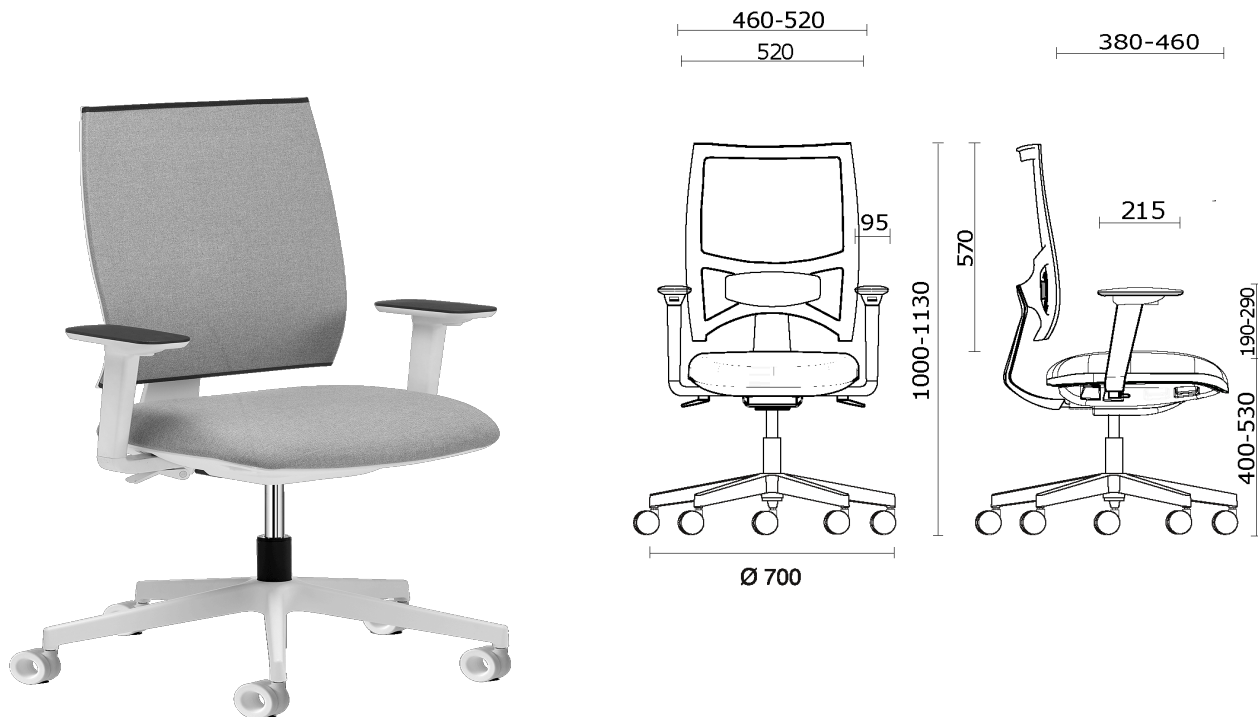

Team Strike Evo

Projects

M3 Mobili, Mexico City, Mexico (2023)

Team Strike Evo Task, with white structure

Materials and colours

Mesh back upholstery

Mesh RF - Polo / FiDiVi Service
Available colours 5

Mesh RR - Runner / Gabriel
Available colours 10