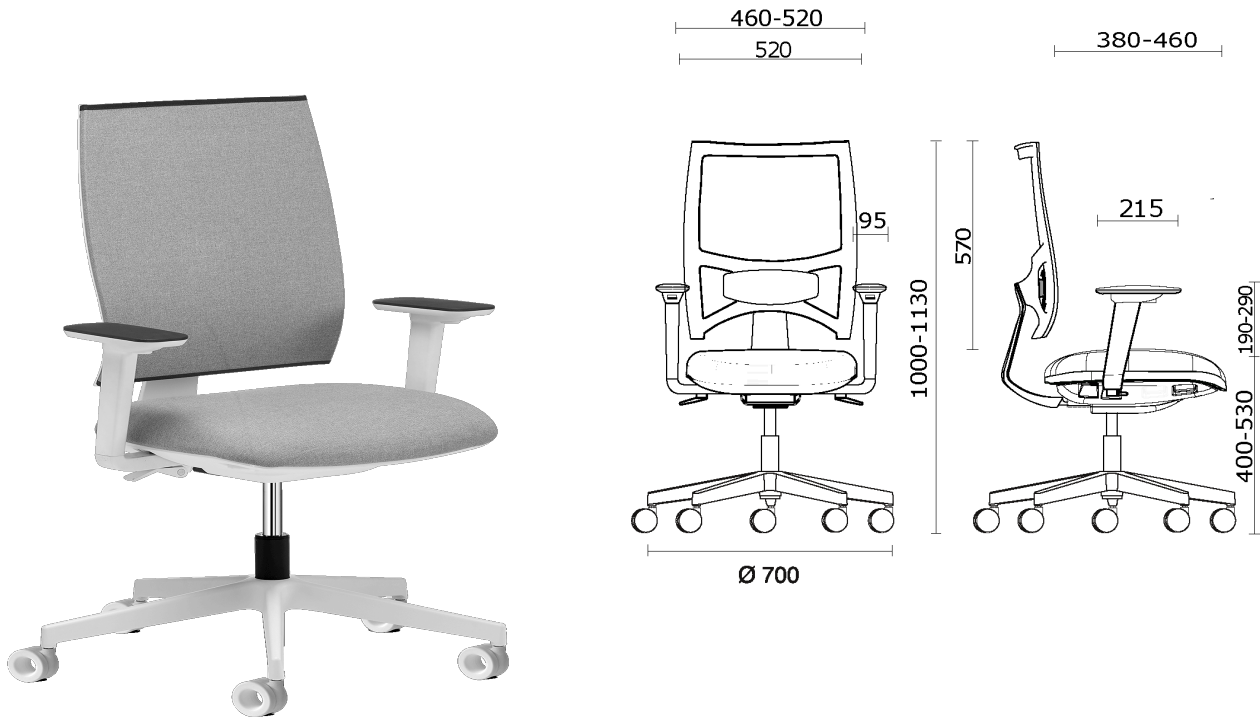

Team Strike Evo

Projects

M3 Mobili, Mexico City, Mexico (2023)

Team Strike Evo Task, with white structure

Materials and colours

Mesh back upholstery

Mesh RF - Polo / FiDiVi Service
Available colours 5

Mesh RR - Runner / Gabriel
Available colours 10