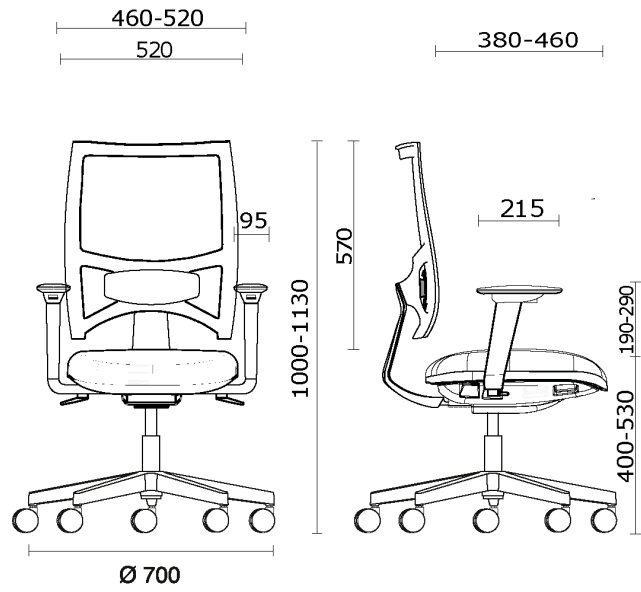

Team Strike Evo

Projects

M3 Mobili, Mexico City, Mexico (2023)

Team Strike Evo Task, with white structure

Materials and colours

Mesh back upholstery

Mesh RF - Polo / FiDiVi Service
Available colours 5

Mesh RR - Runner / Gabriel
Available colours 10