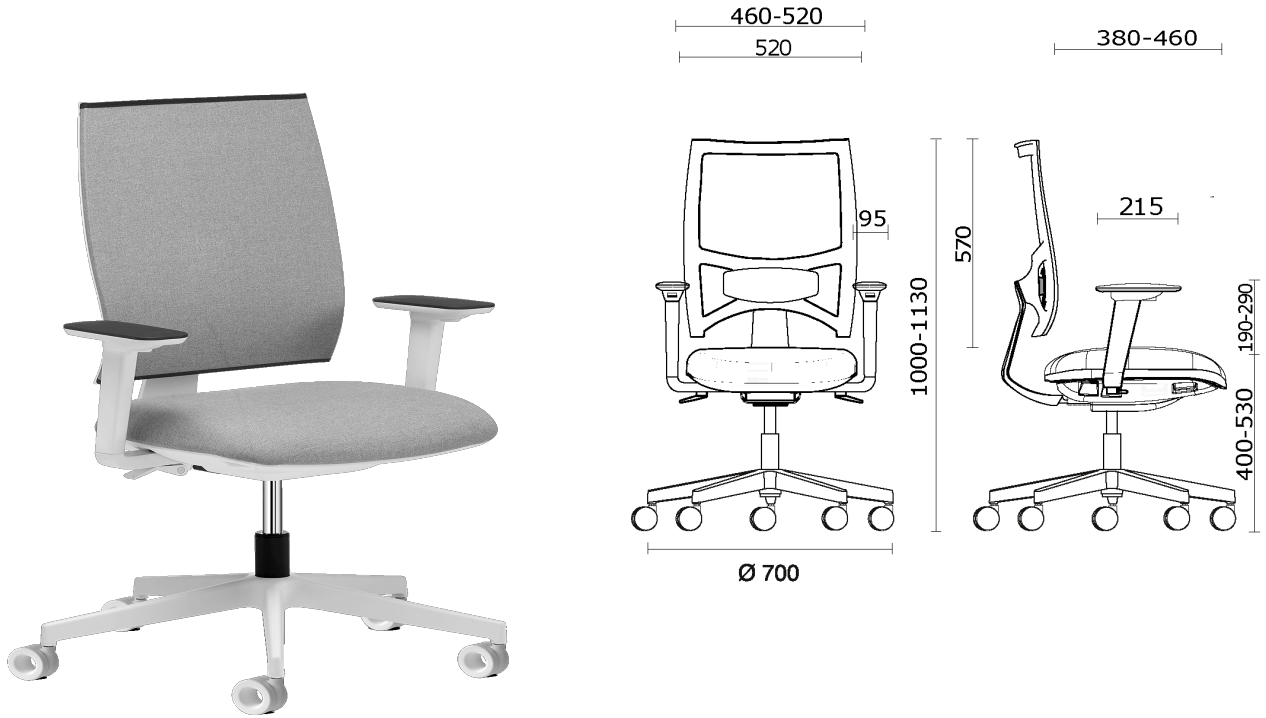

Team Strike Evo

Projects

M3 Mobili, Mexico City, Mexico (2023)

Team Strike Evo Task, with white structure

Materials and colours

Mesh back upholstery

Mesh RF - Polo / FiDiVi Service
Available colours 5

Mesh RR - Runner / Gabriel
Available colours 10