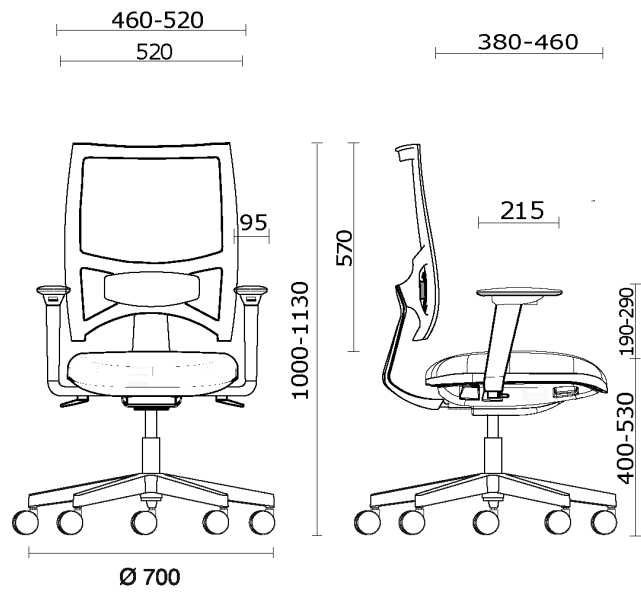

Team Strike Evo

Projects

M3 Mobili, Mexico City, Mexico (2023)

Team Strike Evo Task, with white structure

Materials and colours

Mesh back upholstery

Mesh RF - Polo / FiDiVi Service
Available colours 5

Mesh RR - Runner / Gabriel
Available colours 10