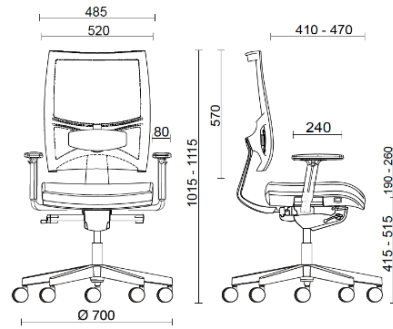

Manager

Materials and colours

Seat Upholstery

Coated fabric NX
Available colours 11

Coated fabric SC -
Secret / Flukso
Available colours 10

Coated fabric NX
Available colours 1

Leather SX + Coated
fabric NX
Available colours 12