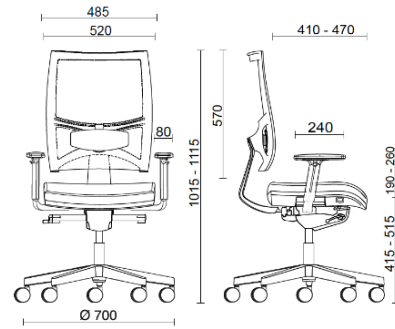

Manager

Materials and colours

Seat Upholstery

Coated fabric NX
Available colours 11

Coated fabric SC -
Secret / Flukso
Available colours 10

Coated fabric NX
Available colours 1

Leather SX + Coated
fabric NX
Available colours 12