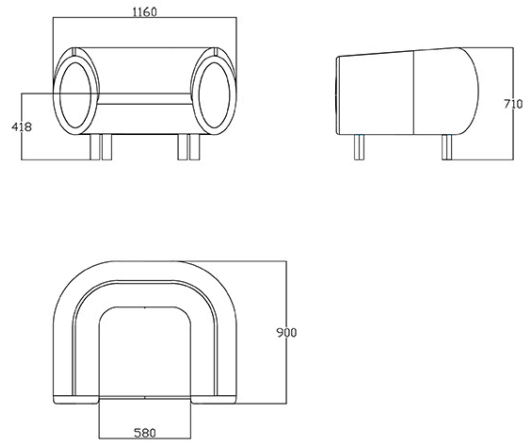

1,5 seater armchair

Materials and colours

Upholstery

Fabric ME - Medley / Gabriel
Available colours 15

Fabric ST - Step / Gabriel
Available colours 10

Fabric MF - Main Line Flax / Camira
Available colours 10