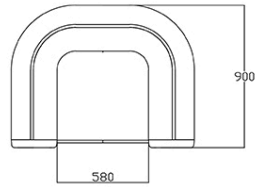

1,5 seater armchair