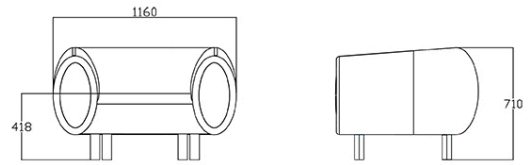

1,5 seater armchair

Materials and colours

Upholstery

Fabric ME - Medley / Gabriel
Available colours 15

Fabric ST - Step / Gabriel
Available colours 10

Fabric RG - Regent / Camira
Available colours 10

Fabric MF - Main Line Flax / Camira
Available colours 10