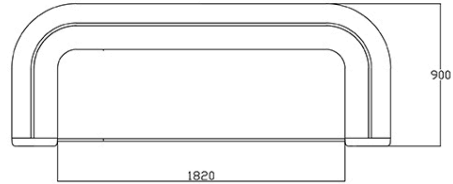

3-seater sofa