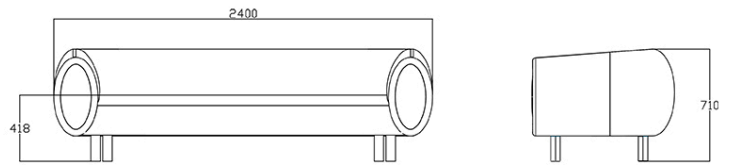

3-seater sofa

Materials and colours

Upholstery

Fabric ME - Medley / Gabriel
Available colours 15

Fabric ST - Step / Gabriel
Available colours 10

Fabric RG - Regent / Camira
Available colours 10

Fabric MF - Main Line Flax / Camira
Available colours 10