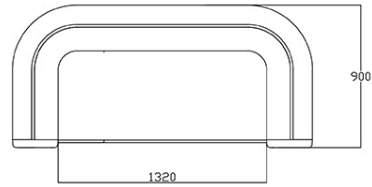

2-seater sofa