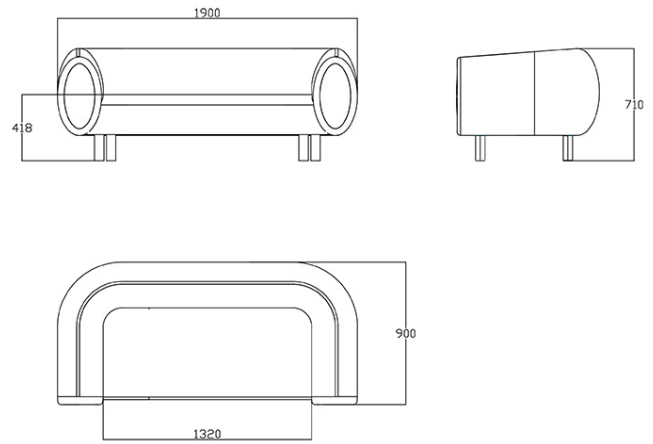

2-seater sofa