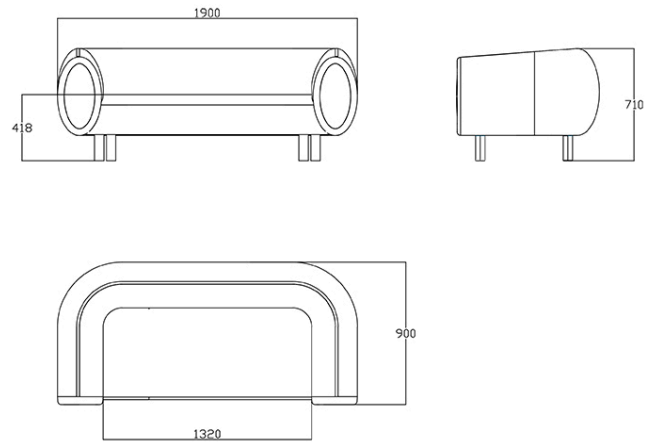

2-seater sofa