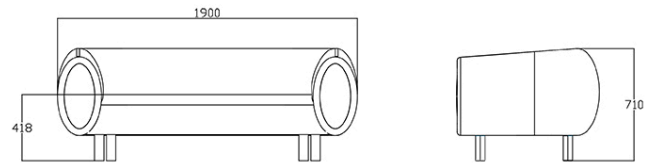

2-seater sofa