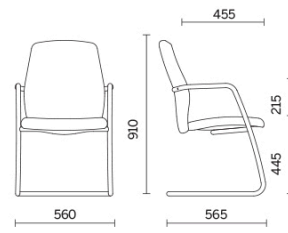

Models

High back
visitor chair