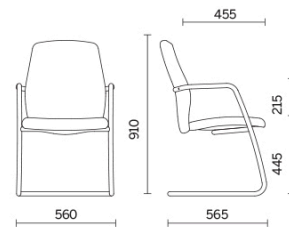

Models

High back
visitor chair