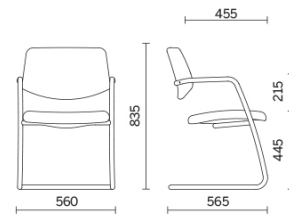

Medium back
visitor chair