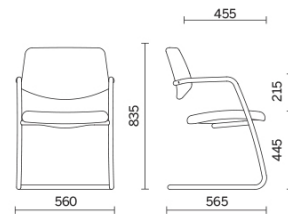

Medium back
visitor chair