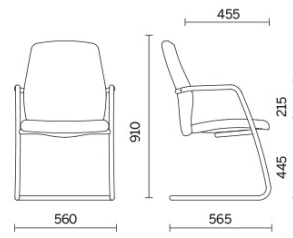

High back visitor chair