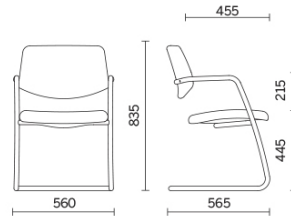

Medium back visitor chair