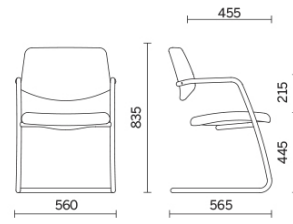

Medium back visitor chair