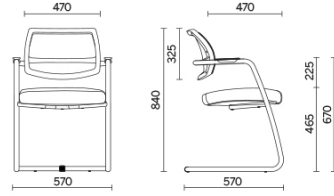

Models

Sled base
visitor chair