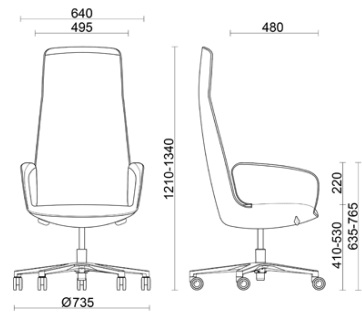

Leather SX - Box Land /
Dani
Available colours 12

Leather TS - Florida /
Dani
Available colours 10

Fabric ME - Medley /
Gabriel
Available colours 15

Fabric MF - Main Line
Flax / Camira
Available colours 10