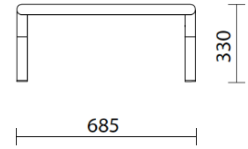

sitland

Bomm

Storie collegate

Your Workspace Showroom, Clerkenwell, Reino Unido (2023)

La Boutique du Centre Pompidou, Paris, Francia (2023)

Mesa Ractangular

FRONT

SIDE