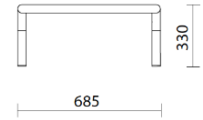

sitland

Bomm

Storie collegate

Your Workspace Showroom, Clerkenwell, Royaume-Uni (2023)

La Boutique du Centre Pompidou, Paris, France (2023)

Canapé

FRONT

SIDE