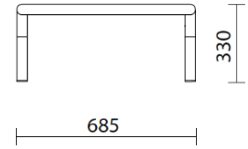

sitland

Bomm

Storie collegate

Your Workspace Showroom, Clerkenwell, Royaume-Uni (2023)

La Boutique du Centre Pompidou, Paris, France (2023)

Fauteuil

FRONT

SIDE