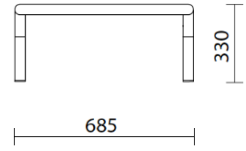

sitland

Bomm

Storie collegate

Your Workspace Showroom, Clerkenwell, Royaume-Uni (2023)

La Boutique du Centre Pompidou, Paris, France (2023)

Fauteuil

FRONT

SIDE