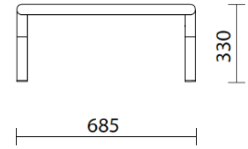

sitland

Bomm

Storie collegate

Your Workspace Showroom, Clerkenwell, Royaume-Uni (2023)

La Boutique du Centre Pompidou, Paris, France (2023)

Table rectangulaire

FRONT

SIDE