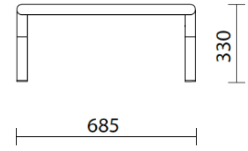

sitland

Bomm

Storie collegate

Your Workspace Showroom, Clerkenwell, Royaume-Uni (2023)

La Boutique du Centre Pompidou, Paris, France (2023)

Table rectangulaire

FRONT

SIDE