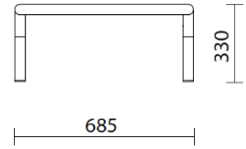

sitland

Bomm

Storie collegate

Your Workspace Showroom, Clerkenwell, Royaume-Uni (2023)

La Boutique du Centre Pompidou, Paris, France (2023)

Table rectangulaire

FRONT

SIDE