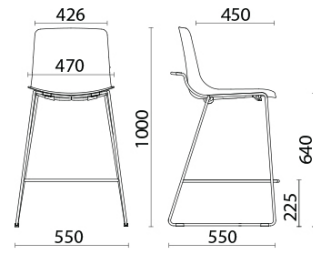

Team Olivia, Sweden, Suède (2022)

Refin Studio, Milan, Italie (2023)

Your Workspace Showroom, Clerkenwell, Royaume-Uni (2023)

Al Khayat Avenue Gallery, Dubai, Émirats Arabes Unis (2023)

Tabouret H 640

Materiali e rivestimenti