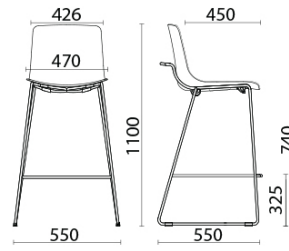

Team Olivia, Sweden, Suède (2022)

Refin Studio, Milan, Italie (2023)

Your Workspace Showroom, Clerkenwell, Royaume-Uni (2023)

Al Khayat Avenue Gallery, Dubai, Émirats Arabes Unis (2023)

Tabouret H 740

Materiali e rivestimenti