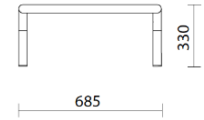

sitland

Bomm

Storie collegate

Your Workspace Showroom, Clerkenwell, Regno Unito (2023)

La Boutique du Centre Pompidou, Parigi, Francia (2023)

Divano

FRONT

SIDE